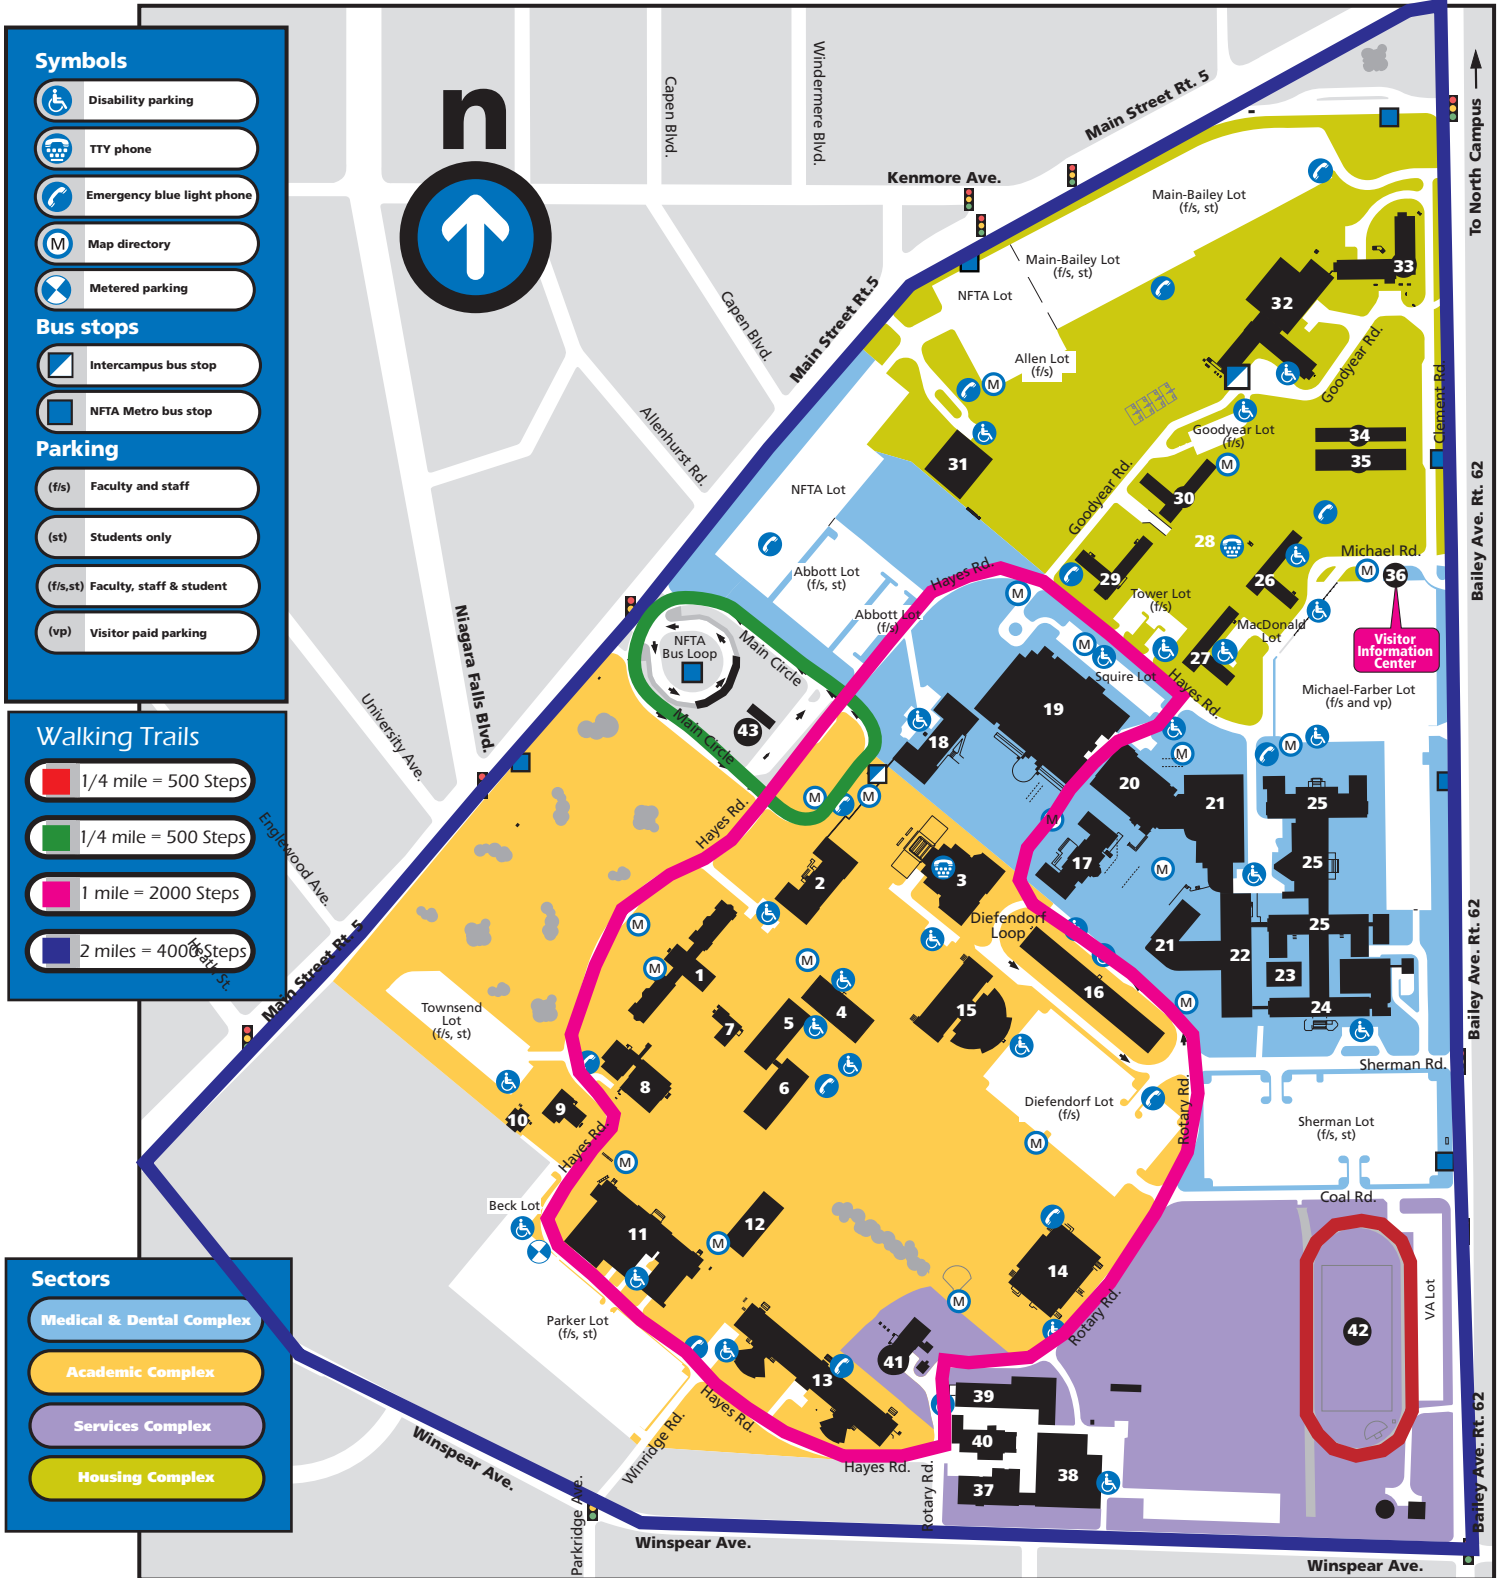

SOUTH CAMPUS

University at Buffalo

Abbott Hall	3	Butler Annex B	35	Foster Hall	18	Kimball Tower	28	Service Building	37
Acheson Annex	12	Cary Hall	22	Goodyear Hall	32	MacDonald Hall	27	Service Center Building	38
Acheson Hall	13	Clark Hall	14	Harriman Hall	17	Mackay Heating Plant	40	Sherman Hall	24
Allen Hall	31	Clement Hall	33	Hayes A	4	Michael Hall	26	Squire Hall	19
Beck Hall	10	Crosby Hall	2	Hayes B	5	Parker Hall	11	Townsend Hall	9
Biomedical Education Building	21	Diefendorf Annex	16	Hayes C	6	Pritchard Hall	29	Visitor Information Center	36
Biomedical Research Building	20	Diefendorf Hall	15	Hayes D	7	Rapid Transit Station	43	Wende Hall	8
Buffalo Materials Research Center	41	Farber Annex	23	Hayes Hall	1	Rotary Field	42		
Butler Annex A	34	Farber Hall	25	Howe Building	39	Schoellkopf Hall	30		