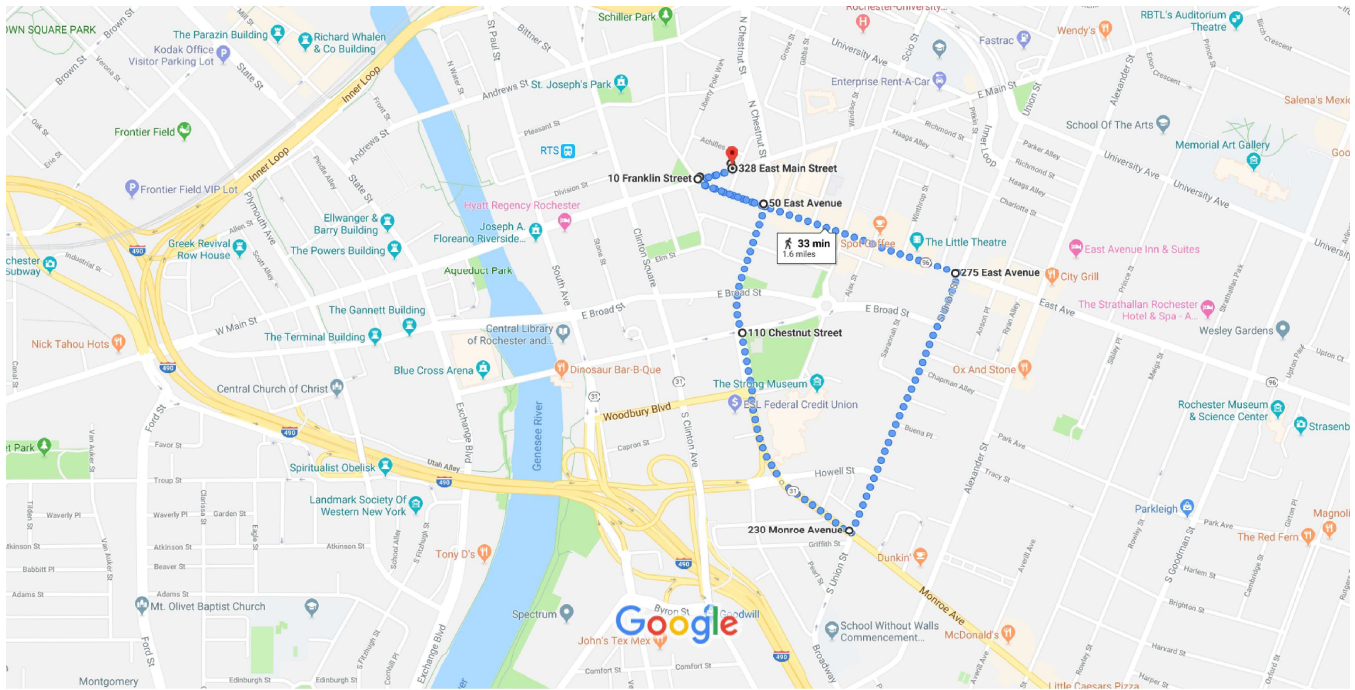

340 E Main St, Rochester, NY 14604 to 328 E Main St, Rochester, NY 14604 Walk 1.6 miles, 33 min

Map data ©2019 Google 500 ft

via E Main St

33 min

1.6 miles

Mostly flat