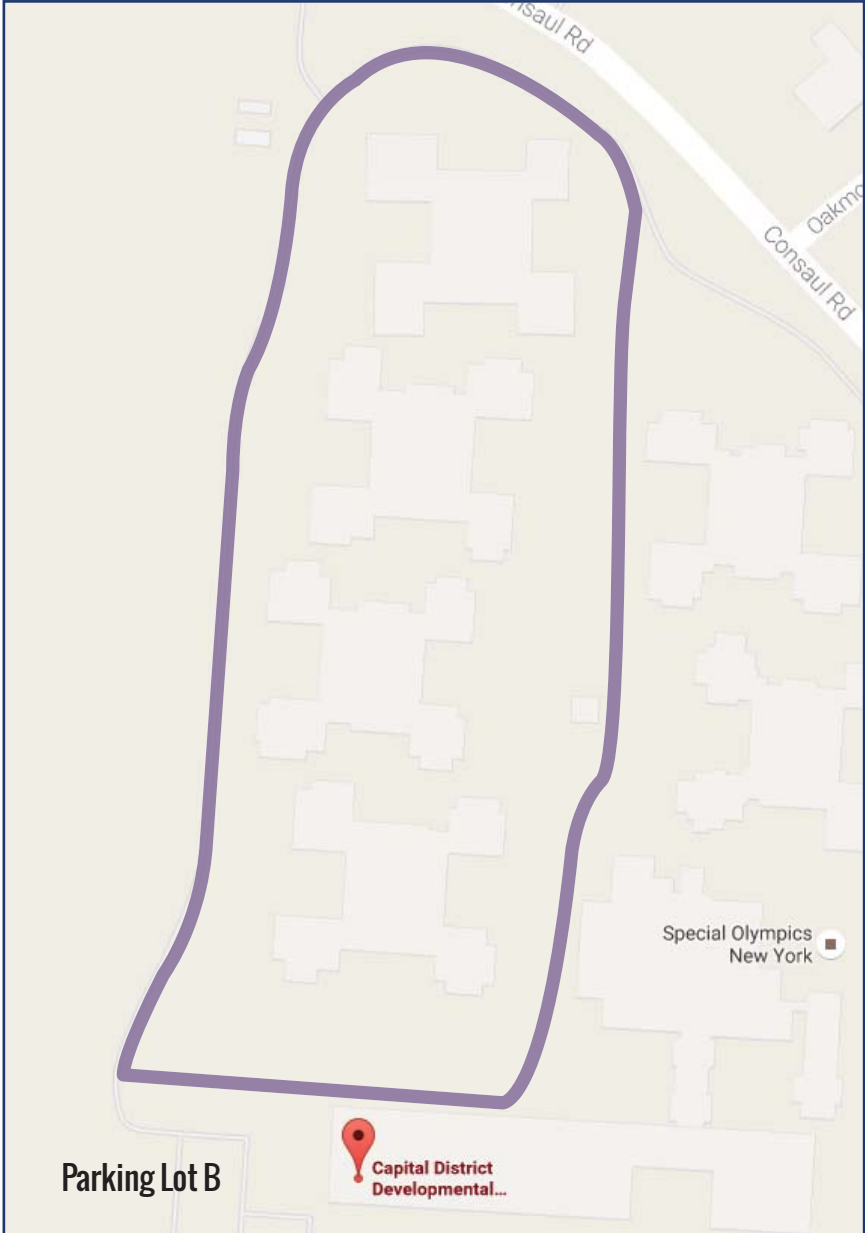

WALKING PATHS

Capital District Developmental Services
500 Balltown Road, Schenectady NY

RadioShack

Vent Fitness

WALKING PATH #1: Orange Path

Total distance: .87 miles

Starting point: Entrance at Parking Lot A

WALKING PATH #2: Blue Path

Total distance: 1.04 miles

Starting point: Parking Lot A

WALKING PATH #3: Pink Path

Total distance: 1.15 miles

Starting point: Parking Lot Entrance A

WALKING PATH #4: Green Path

Total distance: 1.35 miles

Starting point: Parking Lot Entrance A

WALKING PATH #5: Red Path

Total distance: .70 miles

Starting point: Parking Lot A Entrance

WALKING PATH #6: Purple Path

Total distance: .48 miles

Starting point: Parking Lot B Entrance