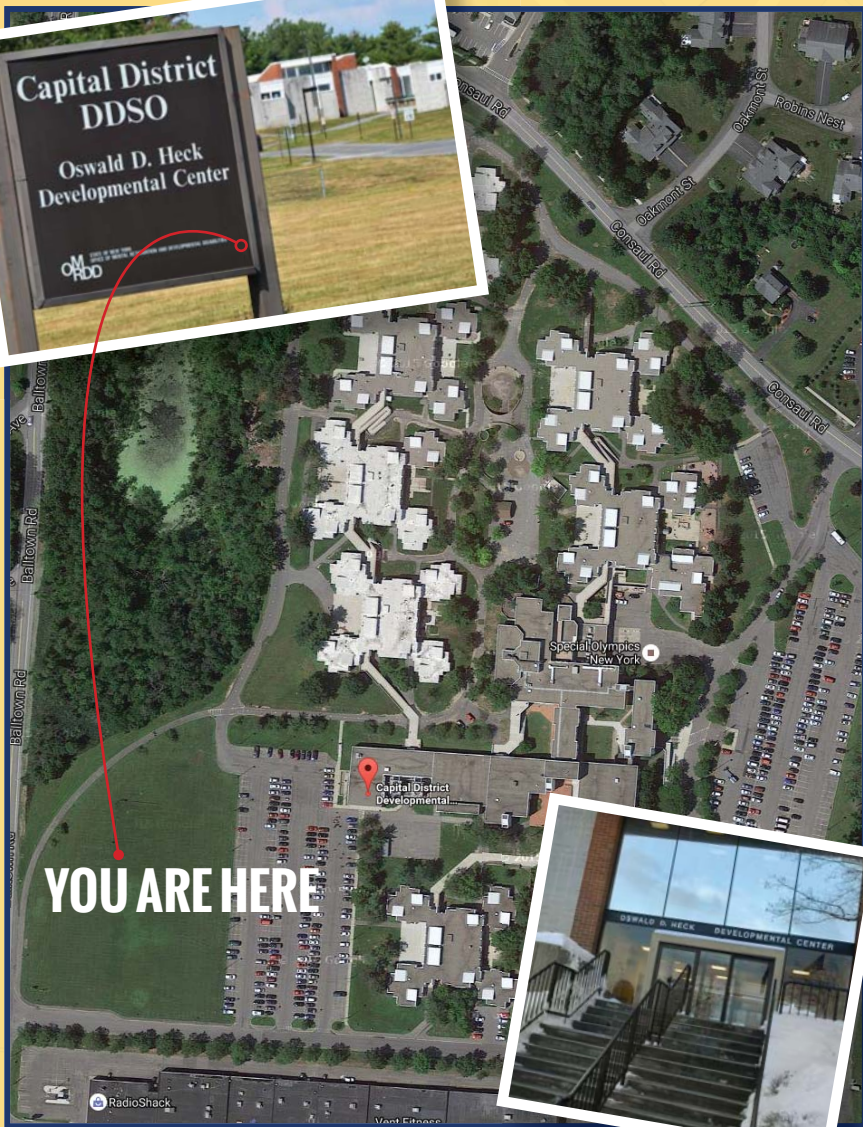

WALKING PATHS

Capital District Developmental Services
500 Balltown Road, Schenectady NY

RadioShack

Vent Fitness

WALKING PATH #1: Orange Path

Total distance: .87 miles

Starting point: Entrance at Parking Lot A

WALKING PATH #2: Blue Path

Total distance: 1.04 miles

Starting point: Parking Lot A

WALKING PATH #3: Pink Path

Total distance: 1.15 miles

Starting point: Parking Lot Entrance A

WALKING PATH #4: Green Path

Total distance: 1.35 miles

Starting point: Parking Lot Entrance A

WALKING PATH #5: Red Path

Total distance: .70 miles

Starting point: Parking Lot A Entrance

WALKING PATH #6: Purple Path

Total distance: .48 miles

Starting point: Parking Lot B Entrance