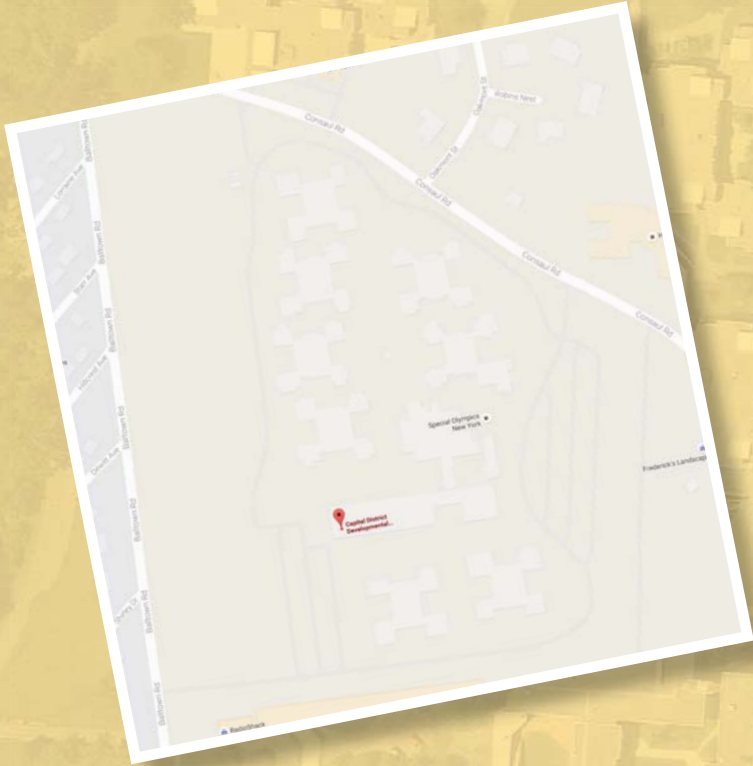

WALKING PATHS

Capital District Developmental Services
500 Balltown Road, Schenectady NY

RadioShack

Vent Fitness

WALKING PATH #1: Orange Path

Total distance: .87 miles

Starting point: Entrance at Parking Lot A

WALKING PATH #2: Blue Path

Total distance: 1.04 miles

Starting point: Parking Lot A

WALKING PATH #3: Pink Path

Total distance: 1.15 miles

Starting point: Parking Lot Entrance A

WALKING PATH #4: Green Path

Total distance: 1.35 miles

Starting point: Parking Lot Entrance A

WALKING PATH #5: Red Path

Total distance: .70 miles

Starting point: Parking Lot A Entrance

WALKING PATH #6: Purple Path

Total distance: .48 miles

Starting point: Parking Lot B Entrance