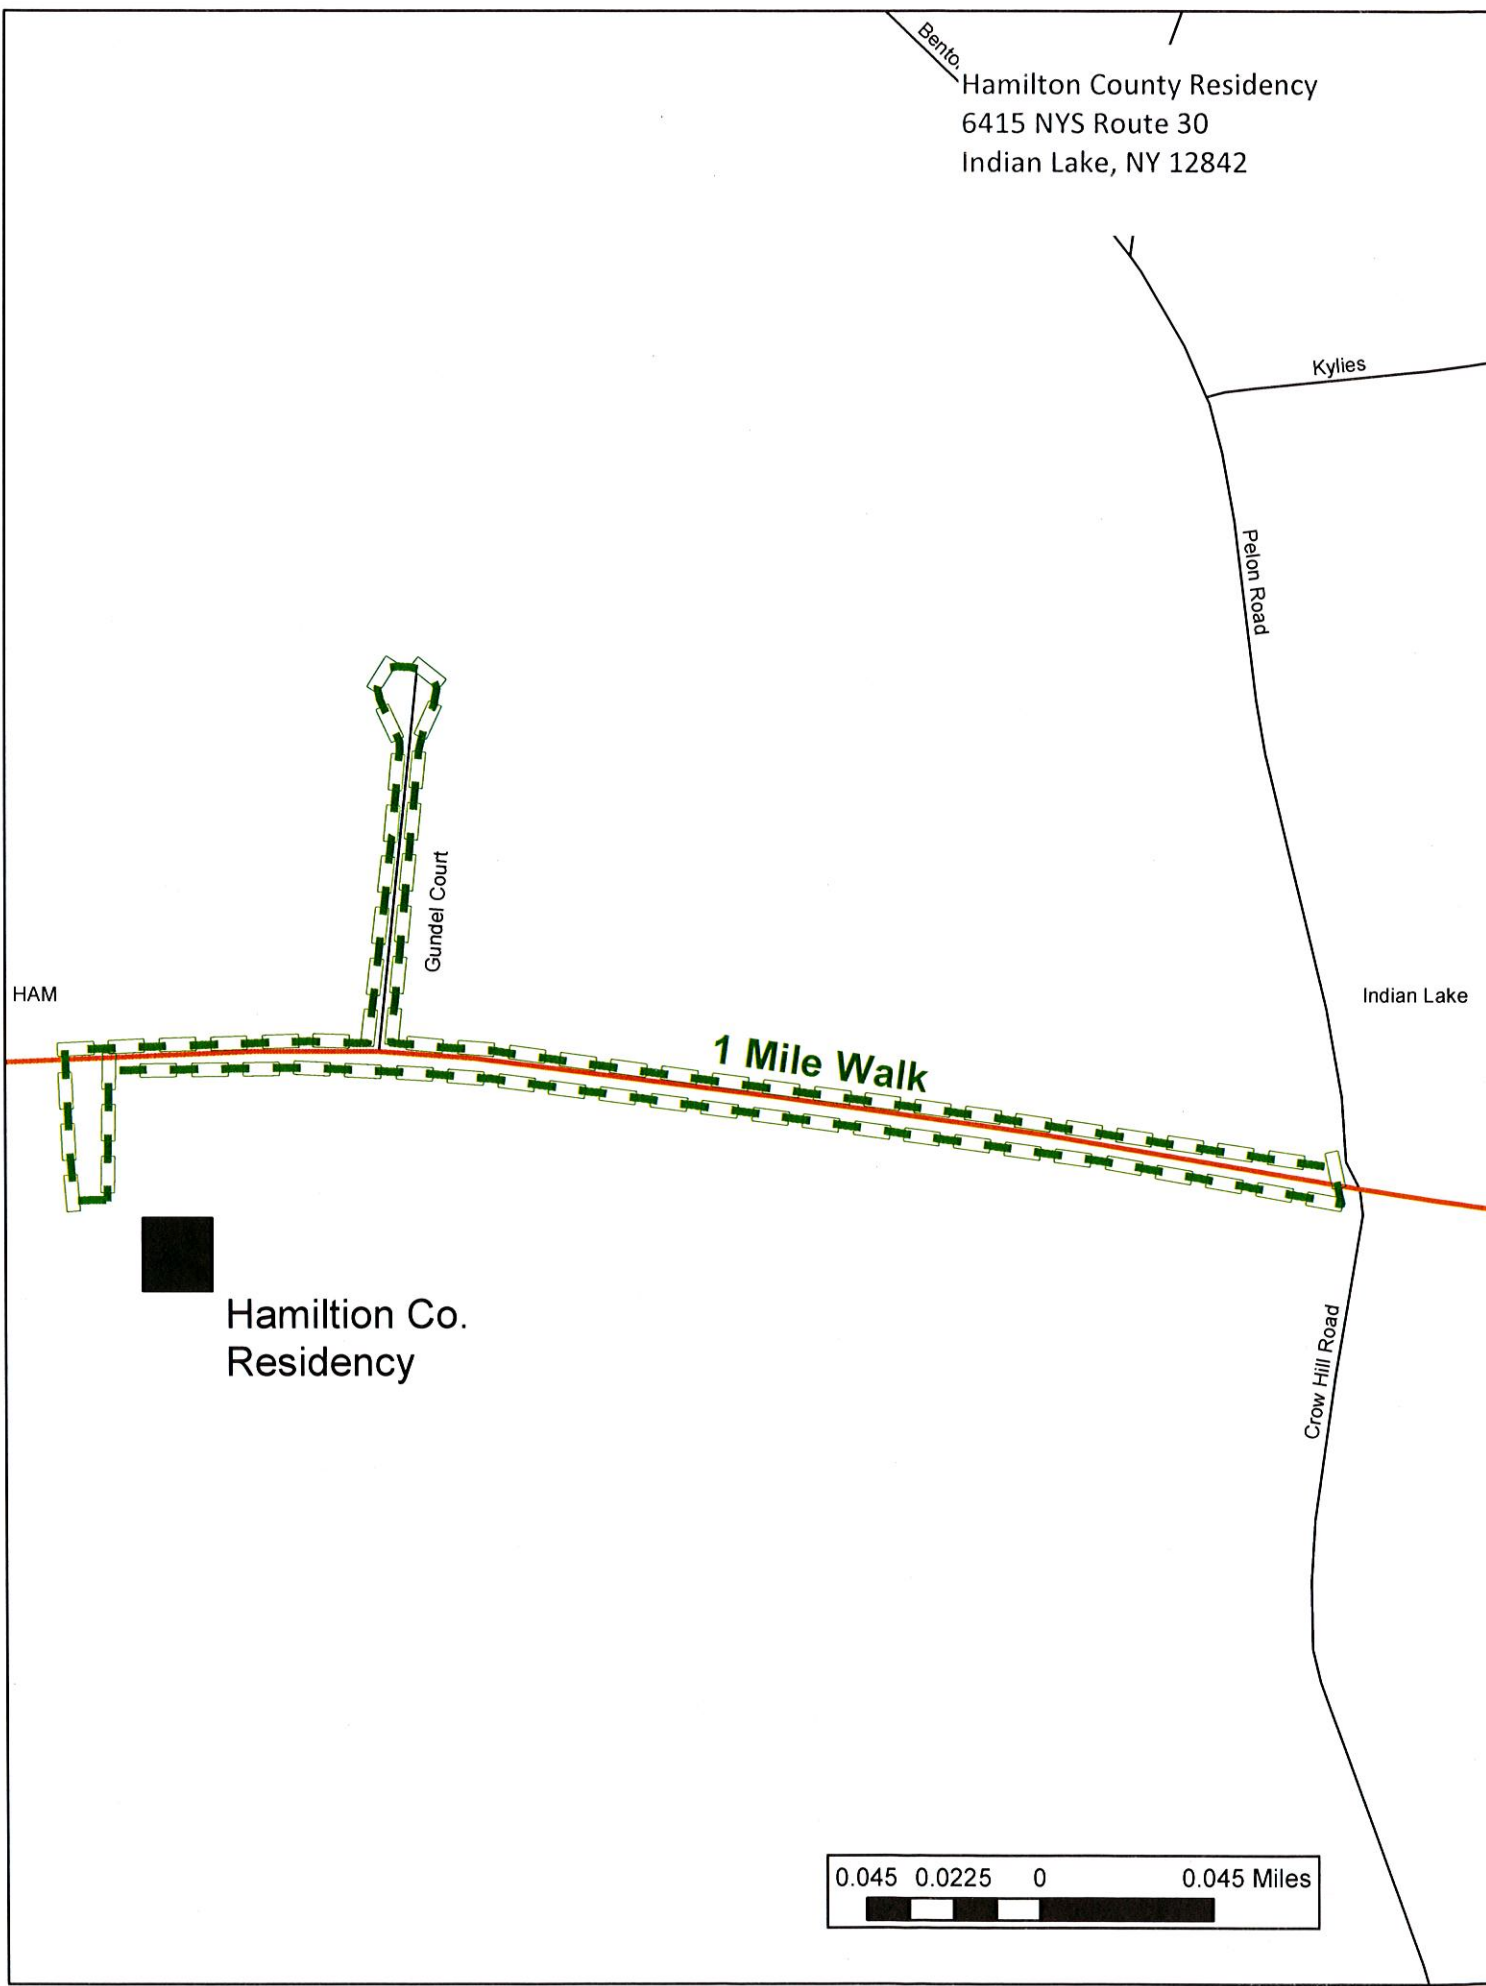

## Hamilton County Residency

### 1 Mile

- ✓ Exit Residency to Route 30
  - ✓ Walk across Route 30 to walk against the traffic and turn right [East])
  - ✓ Walk to Gundel Court, turn left walking into and around the cul-de-sac and walk back out to Route 30
  - ✓ Turn left (East) onto Route 30 and walk to the intersection of Pelon Road/Crow Hill Road
  - ✓ Cross the road to walk against the traffic and turnaround and walk back down Route 30 (West) to the Residency
- You have walked 1 mile!

Hamilton County Residency  
6415 NYS Route 30  
Indian Lake, NY 12842

HAM

Gundel Court

1 Mile Walk

Hamilton Co.  
Residency

Kyllies

Pelton Road

Indian Lake

Crow Hill Road